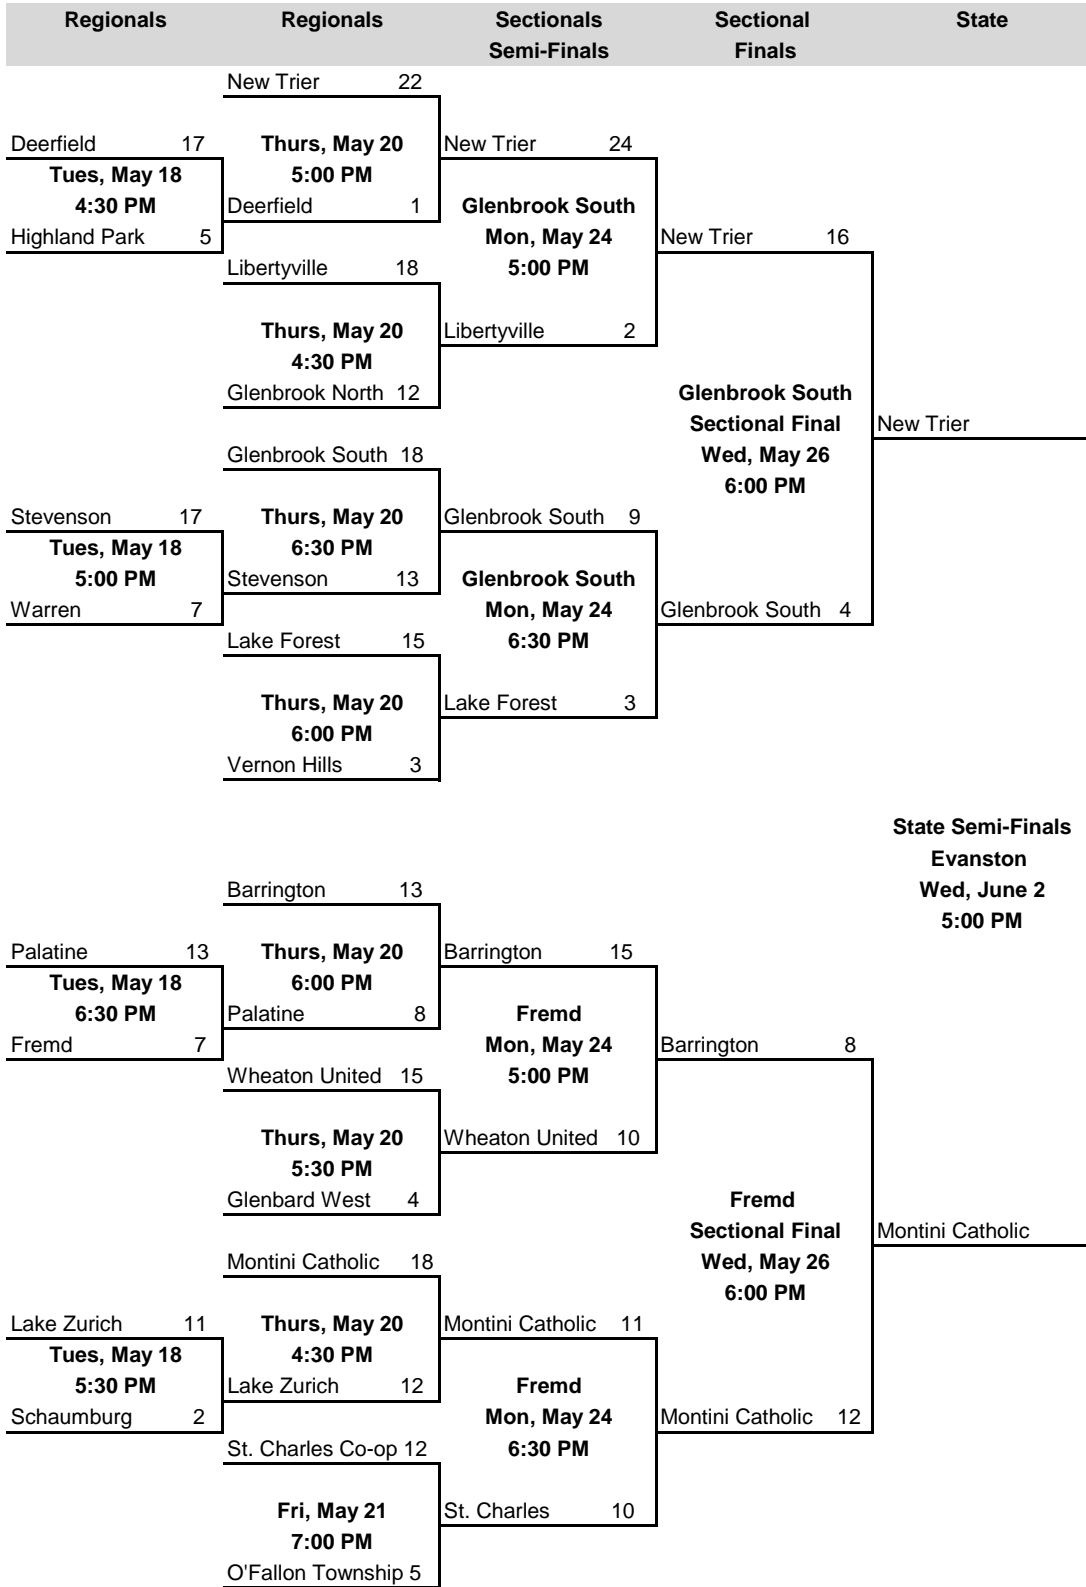

# Glenbrook South and Fremd Sectional Brackets

<b>Glenbrook South Sectional Team Seeds</b>	
1	New Trier
2	Glenbrook South
3	Lake Forest
4	Glenbrook North
5	Libertyville
6	Vernon Hills
7	Stevenson
8	Deerfield
9	Highland Park
10	Warren